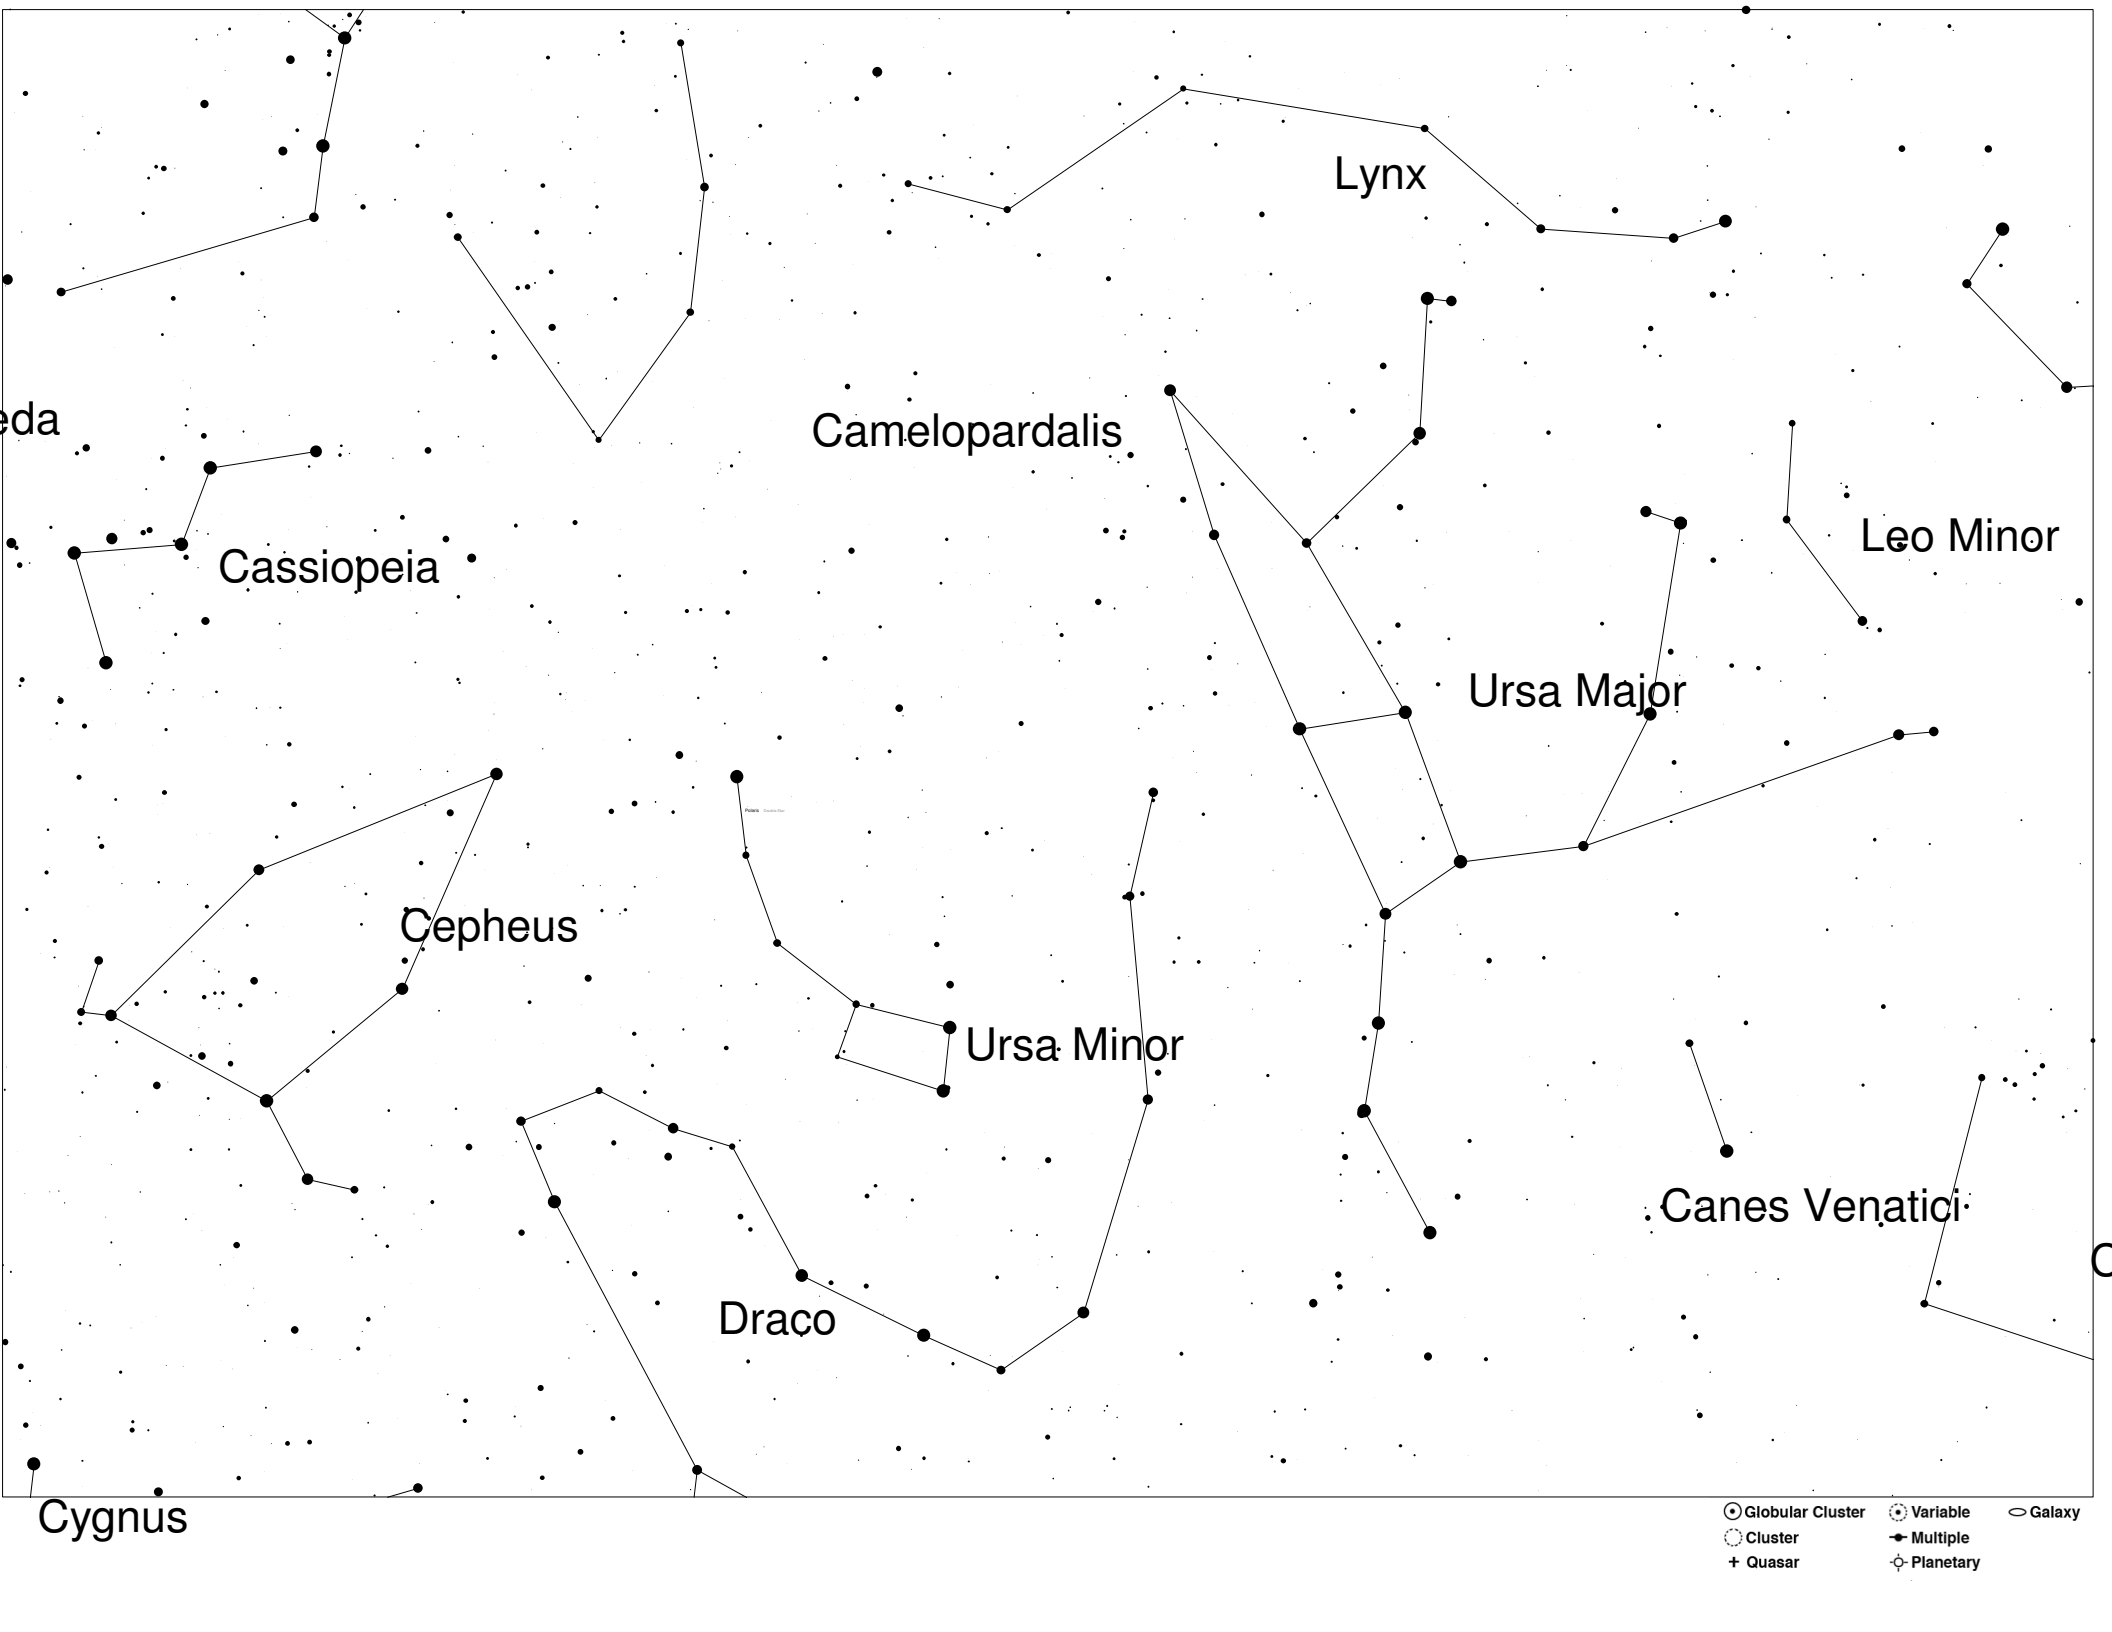

# **Stars, Asterisms, and Constellations (near Polaris)**

Created with Starry Night 7 Complete Space and Astronomy Pack

by Charles Burrows

○ Globular Cluster	⊙ Variable	○ Galaxy
○ Cluster	⊕ Multiple	
+ Quasar	⊖ Planetary	

- ⊙ Globular Cluster
- ⊕ Cluster
- + Quasar
- ⊛ Variable
- ⊛ Multiple
- ⊛ Planetary
- ☉ Galaxy

The W

Little Dipper

Big Dipper

Lozenge

- Globular Cluster
- Cluster
- + Quasar
- ⊙ Variable
- ★ Multiple
- ◇ Planetary
- Galaxy

eda

Cassiopeia

Cepheus

Draco

Cygnus

Camelopardalis

Ursa Minor

Lynx

Ursa Major

Leo Minor

Canes Venatici

C